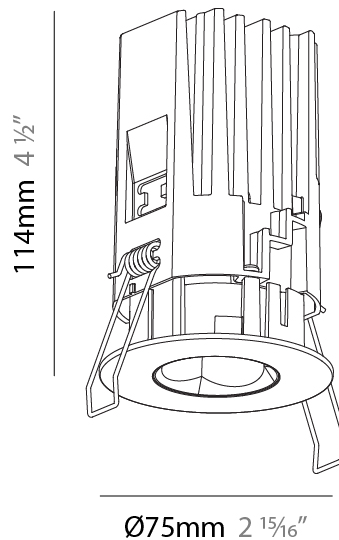

PHYSICAL

Aperture Sizes - Downlights: 1"
Shape: Round
Diameter (mm): 75
Diameter (in): 2 15/16
Height (mm): 114
Height (in): 4 1/2
Ceiling Thickness (mm): 10 / 12.5 / 15 / 25
Ceiling Thickness (in): 3/8 or 1/2 or 9/16 or 1
Min. Recessing Depth (mm): 120
Min. Recessing Depth (in): 4 3/4
Diffuser: Lens Pack - Spread Lens / Linear Spread Lens / Honeycomb Louver
Fixture Finish: SSR / BKV / CWI / CRY / HAB / UFT / ITA / RUA / FTG / MYG / LOD / PUS / FRO / FUP / KIA / POP / BLS / SPG / MEY / GOH / CHC / COM / ABZ / JAG / OBR / MOS / ROR
Fixture Material: Aluminum Die Cast
Cut-out Measurements: D. - 68mm / 2 11/16"

ELECTRICAL

Lamp Type: LED (Zhaga Standard)
Input Wattage (W): 24
Total Output Wattage (W): 21.8
Dimming: Tri-Mode (Non-Dimming and Phase Dimming (120Vac only) and 0-10V Dimming)
Driver Included: No
Driver Location: Recessed Housing
Driver Type: Constant Current - Universal
Driver Class: Class 2
Housing: ENCP1
Input Voltage (V): 120 - 277
Constant Current (MA): 500mA

LED

Number of LEDs: 1
Color Temperature (°K): 2700 / 3000 / 3500 / 4000
Max. Delivered Lumen (lm): 1936 / 2005 / 2098 / 2118
Nominal Lumen (lm): 2341 / 2424 / 2537 / 2561
CRI: >90 CRI
Lamp Life (hrs): 50000

OPTICAL

Reflector°: 34

RATINGS AND CERTIFICATIONS

Certified By: Certified for North American Standards
IP rating: IP20