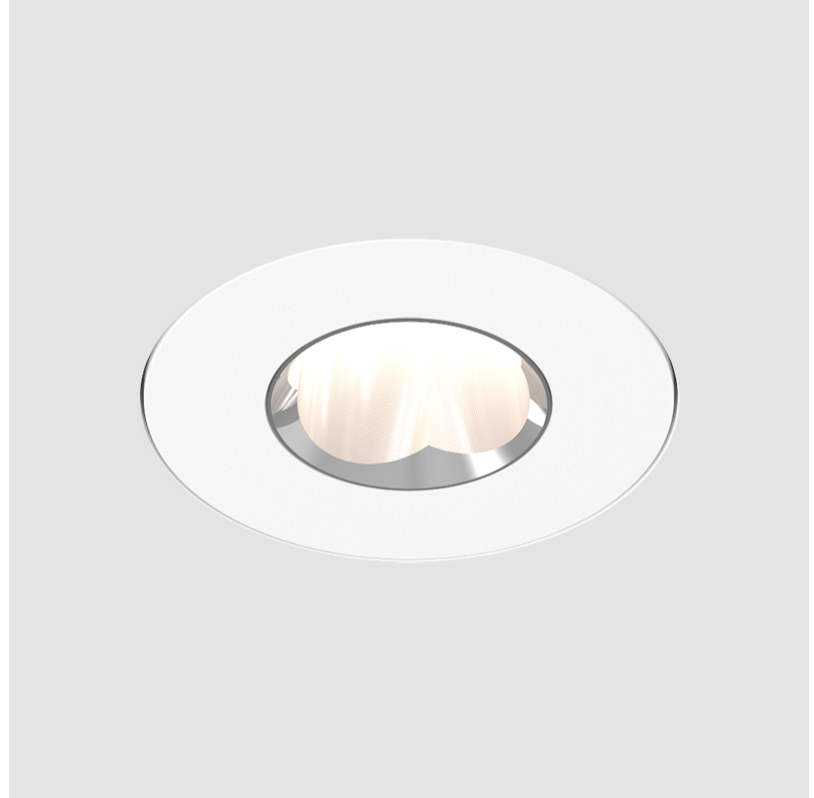

PHYSICAL

Aperture Sizes - Downlights: 1"
Shape: Round
Diameter (mm): 75
Diameter (in): 2 15/16
Height (mm): 51
Height (in): 2
Ceiling Thickness (mm): 10 / 12.5 / 15 / 25
Ceiling Thickness (in): 3/8 or 1/2 or 9/16 or 1
Min. Recessing Depth (mm): 60
Min. Recessing Depth (in): 2 3/8
Diffuser: Lens Pack - Spread Lens / Linear Spread Lens / Honeycomb Louver
Fixture Finish: SSR / BKV / CWI / CRY / HAB / UFT / ITA / RUA / FTG / MYG / LOD / PUS / FRO / FUP / KIA / POP / BLS / SPG / MEY / GOH / CHC / COM / ABZ / JAG / OBR / MOS / ROR
Fixture Material: Aluminum Die Cast
Cut-out Measurements: 68mm / 2 11/16" Diameter

ELECTRICAL

Lamp Type: LED (Zhaga Standard)
Input Wattage (W): 15
Total Output Wattage (W): 13.6
Dimming: Tri-Mode (Non-Dimming and Phase Dimming (120Vac only) and 0-10V Dimming)
Driver Included: No
Driver Location: Recessed Housing
Driver Type: Constant Current - Universal
Driver Class: Class 2
Input Voltage (V): 120 - 277
Constant Current (MA): 350

LED

Color Temperature (°K): 2700 / 3000 / 3500 / 4000
Max. Delivered Lumen (lm): 1375 / 1462 / 1531 / 1545
Nominal Lumen (lm): 1566 / 1665 / 1743 / 1759
CRI: >90 CRI
Lamp Life (hrs): 50000

OPTICAL

Reflector°: 50
Adjustability: Fixed

RATINGS AND CERTIFICATIONS

Certified By: Certified for North American Standards
IP rating: IP20