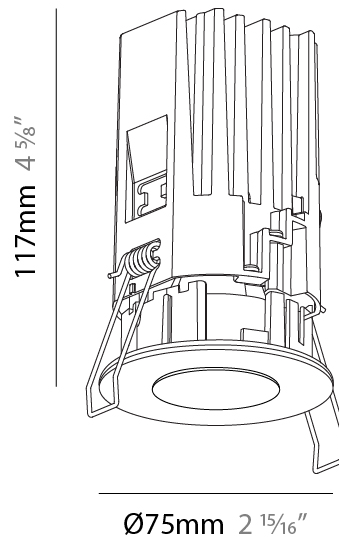

GENERAL

Series: Oiko Pro Round
Subseries: Oiko Pro IP54
Partner: Prolicht
Division: Architectural
Installation: Recessed
Product Type: Downlight
Mounting Location: Ceiling
Light Distribution: Downlight

PHYSICAL

Aperture Sizes - Downlights: 1"
Shape: Round
Diameter (mm): 75
Diameter (in): 2 15/16
Height (mm): 117
Height (in): 4 5/8
Ceiling Thickness (mm): 10 / 12.5 / 15 / 25
Ceiling Thickness (in): 3/8 or 1/2 or 9/16 or 1
Min. Recessing Depth (mm): 125
Min. Recessing Depth (in): 4 15/16
Fixture Finish: SSR / BKV / CWI / CRY / HAB / UFT / ITA / RUA / FTG / MYG / LOD / PUS / FRO / FUP / KIA / POP / BLS / SPG / MEY / GOH / CHC / COM / ABZ / JAG / OBR / MOS / ROR
Fixture Material: Aluminum Die Cast
Cut-out Measurements: D. - 68mm / 2 11/16"

ELECTRICAL

Lamp Type: LED (Zhaga Standard)
Input Wattage (W): 20
Total Output Wattage (W): 18.1
Dimming: Tri-Mode (Non-Dimming and Phase Dimming (120Vac only) and 0-10V Dimming)
Driver Included: No
Driver Location: Recessed Housing
Driver Type: Constant Current - Universal
Driver Class: Class 2
Housing: ENCP1
Input Voltage (V): 120 - 277
Constant Current (MA): 500mA

LED

Number of LEDs: 1
Color Temperature (°K): 2700 / 3000 / 3500 / 4000
Max. Delivered Lumen (lm): 1218 / 1312 / 1391 / 1392
Nominal Lumen (lm): 1668 / 1797 / 1905 / 1907
CRI: >90 CRI
Lamp Life (hrs): 50000

OPTICAL

Reflector°: 16

RATINGS AND CERTIFICATIONS

Certified By: Certified for North American Standards
IP rating: IP54