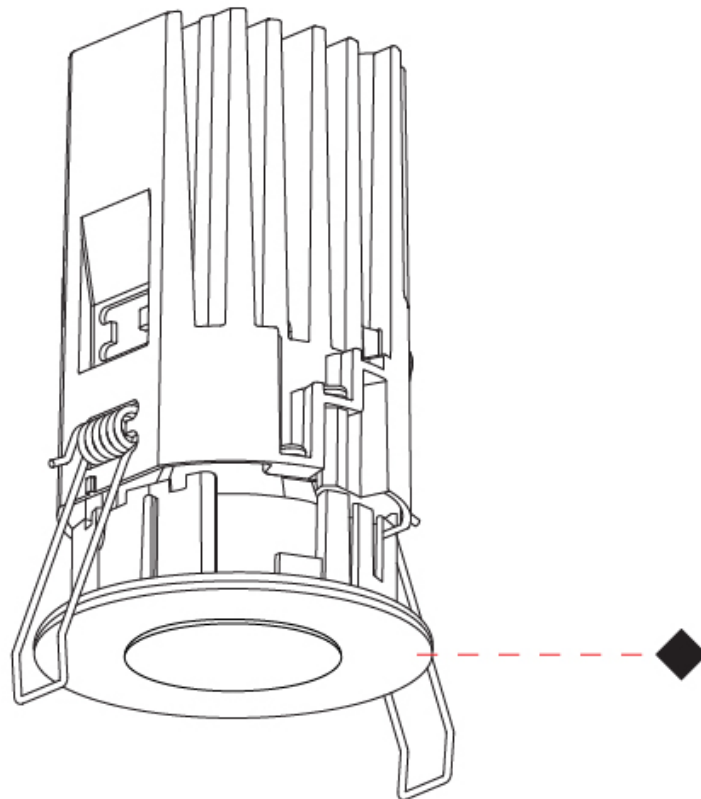

OIKO PRO IP54 RECESSED

A35849-

PROJECT

TYPE

SPECIFIER

QUANTITY

DATE

A