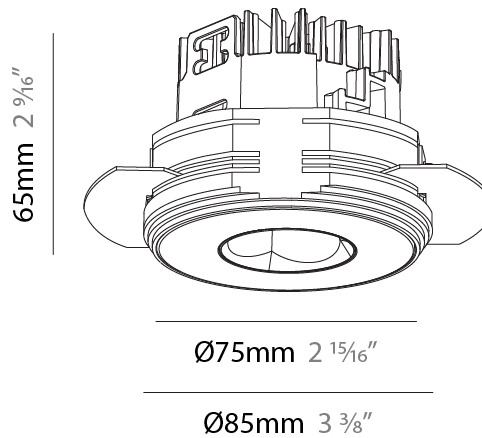

PHYSICAL

Aperture Sizes - Downlights: 1"
Shape: Round
Diameter (mm): 75
Diameter (in): 2 15/16
Height (mm): 65
Height (in): 2 9/16
Ceiling Thickness (mm): 10 / 12.5 / 15 / 25
Ceiling Thickness (in): 3/8 or 1/2 or 9/16 or 1
Min. Recessing Depth (mm): 70
Min. Recessing Depth (in): 2 3/4
Diffuser: Lens Pack - Spread Lens / Linear Spread Lens / Honeycomb Louver
Fixture Finish: SSR / BKV / CWI / CRY / HAB / UFT / ITA / RUA / FTG / MYG / LOD / PUS / FRO / FUP / KIA / POP / BLS / SPG / MEY / GOH / CHC / COM / ABZ / JAG / OBR / MOS / ROR
Fixture Material: Aluminum Die Cast
Cut-out Measurements: 68mm / 2 11/16" Diameter

ELECTRICAL

Lamp Type: LED (Zhaga Standard)
Input Wattage (W): 15
Total Output Wattage (W): 13.6
Dimming: Tri-Mode (Non-Dimming and Phase Dimming (120Vac only) and 0-10V Dimming)
Driver Included: No
Driver Location: Recessed Housing
Driver Type: Constant Current - Universal
Driver Class: Class 2
Input Voltage (V): 120 - 277
Constant Current (MA): 350

LED

Color Temperature (°K): 2700 / 3000 / 3500 / 4000
Max. Delivered Lumen (lm): 1295 / 1377 / 1442 / 1455
Nominal Lumen (lm): 1566 / 1665 / 1743 / 1759
CRI: >90 CRI
Lamp Life (hrs): 50000

OPTICAL

Reflector: 34
Adjustability: Fixed

RATINGS AND CERTIFICATIONS

Certified By: Certified for North American Standards
IP rating: IP20