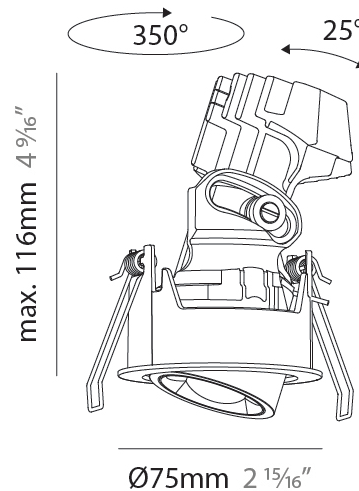

PHYSICAL

Aperture Sizes - Downlights: 1"
Shape: Round
Diameter (mm): 75
Diameter (in): 2 15/16
Height (mm): 112
Height (in): 4 7/16
Ceiling Thickness (mm): 1 - 25
Ceiling Thickness (in): 1/16 - 1 3/16
Min. Recessing Depth (mm): 120
Min. Recessing Depth (in): 4 3/4
Weight (kg): 0.276
Fixture Finish: SSR / BKV / CWI / CRY / HAB / UFT / ITA / RUA / FTG / MYG / LOD / PUS / FRO / FUP / KIA / POP / BLS / SPG / MEY / GOH / CHC / COM / ABZ / JAG / OBR / MOS / ROR
Fixture Material: Aluminum Die Cast
Cut-out Measurements: D. 86mm / 3 3/8"

ELECTRICAL

Lamp Type: LED (Zhaga Standard)
Input Wattage (W): 16
Total Output Wattage (W): 14.6
Dimming: Tri-Mode (Non-Dimming and Phase Dimming (120Vac only) and 0-10V Dimming)
Driver Included: No
Driver Location: Recessed Housing
Driver Type: Constant Current - Universal
Driver Class: Class 2
Input Voltage (V): 120 - 277
Constant Current (MA): 350

LED

Number of LEDs: 1
Color Temperature (°K): 2700 / 3000 / 3500 / 4000
Max. Delivered Lumen (lm): 1067 / 1150 / 1217 / 1220
Nominal Lumen (lm): 1393 / 1501 / 1589 / 1592
CRI: >90 CRI
Lamp Life (hrs): 50000

OPTICAL

Reflector°: 14
Adjustability: Rotational 350° / Tilt 25°

RATINGS AND CERTIFICATIONS

Certified By: Certified for North American Standards
IP rating: IP20