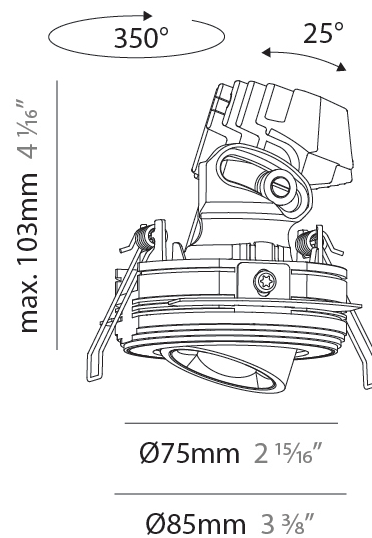

PHYSICAL

Aperture Sizes - Downlights: 1"
Shape: Round
Diameter (mm): 75
Diameter (in): 2 ¹⁵/₁₆
Height (mm): 103
Height (in): 4 ¹/₁₆
Ceiling Thickness (mm): 10 / 12.5 / 15 / 25
Ceiling Thickness (in): 3/8 or 1/2 or 9/16 or 1
Min. Recessing Depth (mm): 115
Min. Recessing Depth (in): 4 ¹/₂
Diffuser: Lens Pack - Spread Lens / Linear Spread Lens / Honeycomb Louver
Fixture Finish: SSR / BKV / CWI / CRY / HAB / UFT / ITA / RUA / FTG / MYG / LOD / PUS / FRO / FUP / KIA / POP / BLS / SPG / MEY / GOH / CHC / COM / ABZ / JAG / OBR / MOS / ROR
Fixture Material: Aluminum Die Cast
Cut-out Measurements: D. 86mm / 3 3/8"

ELECTRICAL

Lamp Type: LED (Zhaga Standard)
Input Wattage (W): 16
Total Output Wattage (W): 14.6
Dimming: Tri-Mode (Non-Dimming and Phase Dimming (120Vac only) and 0-10V Dimming)
Driver Included: No
Driver Location: Recessed Housing
Driver Type: Constant Current - Universal
Driver Class: Class 2
Input Voltage (V): 120 - 277
Constant Current (MA): 350

LED

Number of LEDs: 1
Color Temperature (°K): 2700 / 3000 / 3500 / 4000
Max. Delivered Lumen (lm): 1375 / 1462 / 1531 / 1545
Nominal Lumen (lm): 1566 / 1665 / 1743 / 1759
CRI: >90 CRI
Lamp Life (hrs): 50000

OPTICAL

Reflector°: 50
Adjustability: Rotational 350° / Tilt 25°

RATINGS AND CERTIFICATIONS

Certified By: Certified for North American Standards
IP rating: IP20