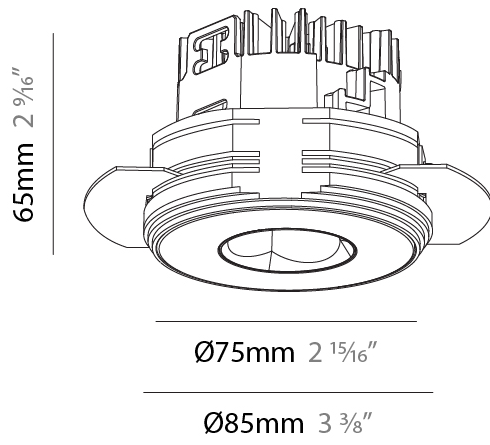

PHYSICAL

Aperture Sizes - Downlights: 1"
Shape: Round
Diameter (mm): 75
Diameter (in): 2 ¹⁵/₁₆
Height (mm): 65
Height (in): 2 ⁹/₁₆
Ceiling Thickness (mm): 10 / 12.5 / 15 / 25
Ceiling Thickness (in): 3/8 or 1/2 or 9/16 or 1
Min. Recessing Depth (mm): 70
Min. Recessing Depth (in): 2 ³/₄
Diffuser: Lens Pack - Spread Lens / Linear Spread Lens / Honeycomb Louver
Fixture Finish: SSR / BKV / CWI / CRY / HAB / UFT / ITA / RUA / FTG / MYG / LOD / PUS / FRO / FUP / KIA / POP / BLS / SPG / MEY / GOH / CHC / COM / ABZ / JAG / OBR / MOS / ROR
Fixture Material: Aluminum Die Cast
Cut-out Measurements: 86mm / 2 11/16" Diameter

ELECTRICAL

Lamp Type: LED (Zhaga Standard)
Input Wattage (W): 14
Total Output Wattage (W): 12.7
Dimming: Dali Dimming
Driver Included: No
Driver Location: Recessed Housing
Driver Type: Constant Current - Universal (120Vac only for DALI driver)
Driver Class: Class 2
Input Voltage (V): 120 - 277
Constant Current (MA): 700

LED

Color Temperature (°K): 2700-6500 Tunable White
Max. Delivered Lumen (lm): 1129
Nominal Lumen (lm): 1460
CRI: >90 CRI
Lamp Life (hrs): 50000
Special LEDs offerings: Tunable White

OPTICAL

Reflector°: 36
Adjustability: Fixed

RATINGS AND CERTIFICATIONS

Certified By: Certified for North American Standards
IP rating: IP20