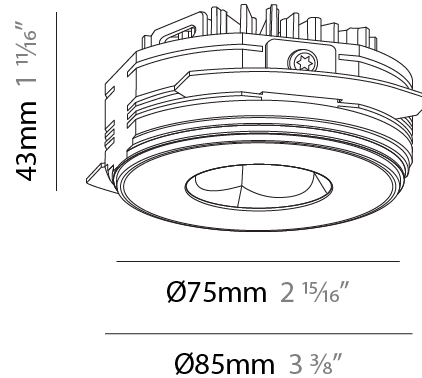

PHYSICAL

Aperture Sizes - Downlights: 1"
Shape: Round
Diameter (mm): 75
Diameter (in): 2 ¹⁵/₁₆
Height (mm): 43
Height (in): 1 ¹¹/₁₆
Ceiling Thickness (mm): 10 / 12.5 / 15 / 25
Ceiling Thickness (in): 3/8 or 1/2 or 9/16 or 1
Min. Recessing Depth (mm): 50
Min. Recessing Depth (in): 1 ¹⁵/₁₆
Diffuser: Lens Pack - Spread Lens / Linear Spread Lens / Honeycomb Louver
Fixture Finish: SSR / BKV / CWI / CRY / HAB / UFT / ITA / RUA / FTG / MYG / LOD / PUS / FRO / FUP / KIA / POP / BLS / SPG / MEY / GOH / CHC / COM / ABZ / JAG / OBR / MOS / ROR
Fixture Material: Aluminum Die Cast
Cut-out Measurements: 86mm / 2 11/16" Diameter

ELECTRICAL

Lamp Type: LED (Zhaga Standard)
Input Wattage (W): 14
Total Output Wattage (W): 12.7
Dimming: Dali Dimming
Driver Included: No
Driver Location: Recessed Housing
Driver Type: Constant Current - Universal (120Vac only for DALI driver)
Driver Class: Class 2
Input Voltage (V): 120 - 277
Constant Current (MA): 700

LED

Color Temperature (°K): 2700-6500 Tunable White
Max. Delivered Lumen (lm): 1381
Nominal Lumen (lm): 1460
CRI: >90 CRI
Lamp Life (hrs): 50000
Special LEDs offerings: Tunable White

OPTICAL

Reflector°: 62
Adjustability: Fixed

RATINGS AND CERTIFICATIONS

Certified By: Certified for North American Standards
IP rating: IP20