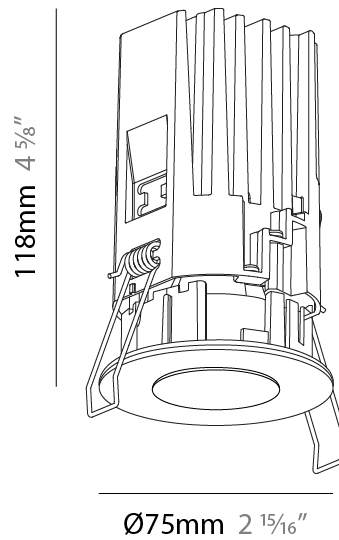

GENERAL

Series: Oiko Pro Round
Subseries: Oiko Pro IP54
Partner: Prolicht
Division: Architectural
Installation: Recessed
Product Type: Downlight
Mounting Location: Ceiling
Light Distribution: Downlight

PHYSICAL

Aperture Sizes - Downlights: 1"
Shape: Round
Diameter (mm): 75
Diameter (in): 2 ¹⁵/₁₆
Height (mm): 118
Height (in): 4 ⁵/₈
Ceiling Thickness (mm): 10 / 12.5 / 15 / 25
Ceiling Thickness (in): 3/8 or 1/2 or 9/16 or 1
Min. Recessing Depth (mm): 125
Min. Recessing Depth (in): 4 ¹⁵/₁₆
Fixture Finish: [SSR / BKV / CWI / CRY / HAB / UFT / ITA / RUA / FTG / MYG / LOD / PUS / FRO / FUP / KIA / POP / BLS / SPG / MEY / GOH / CHC / COM / ABZ / JAG / OBR / MOS / ROR](#)
Fixture Material: Aluminum Die Cast
Cut-out Measurements: D. - 68mm / 2 11/16"

ELECTRICAL

Lamp Type: LED (Zhaga Standard)
Input Wattage (W): 24
Total Output Wattage (W): 21.8
Dimming: Tri-Mode (Non-Dimming and Phase Dimming (120Vac only) and 0-10V Dimming)
Driver Included: No
Driver Location: Recessed Housing
Driver Type: Constant Current - Universal
Driver Class: Class 2
Housing: ENCP1
Input Voltage (V): 120 - 277
Constant Current (MA): 500mA

LED

Number of LEDs: 1
Color Temperature (°K): [2700 / 3000 / 3500 / 4000](#)
Max. Delivered Lumen (lm): 1873 / 1939 / 2030 / 2049
Nominal Lumen (lm): 2341 / 2424 / 2537 / 2561
CRI: >90 CRI
Lamp Life (hrs): 50000

OPTICAL

Reflector°: 36

RATINGS AND CERTIFICATIONS

Certified By: Certified for North American Standards
IP rating: IP54