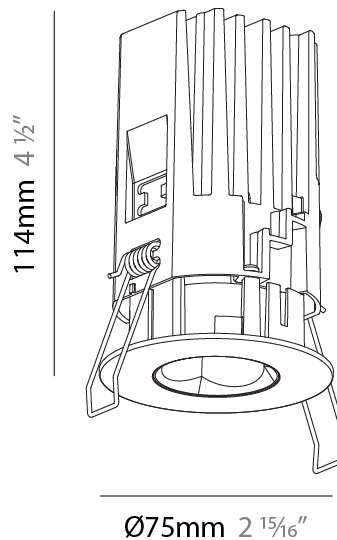

GENERAL

Series: Oiko Pro Round
Subseries: Oiko Pro Round HO
Partner: Prolicht
Division: Architectural
Installation: Recessed
Product Type: Downlight
Mounting Location: Ceiling
Light Distribution: Downlight

PHYSICAL

Aperture Sizes - Downlights: 1"
Shape: Round
Diameter (mm): 75
Diameter (in): 2 ¹⁵/₁₆
Height (mm): 114
Height (in): 4 ¹/₂
Ceiling Thickness (mm): 10 / 12.5 / 15 / 25
Ceiling Thickness (in): 3/8 or 1/2 or 9/16 or 1
Min. Recessing Depth (mm): 120
Min. Recessing Depth (in): 4 ³/₄
Fixture Finish: SSR / BKV / CWI / CRY / HAB / UFT / ITA / RUA / FTG / MYG / LOD / PUS / FRO / FUP / KIA / POP / BLS / SPG / MEY / GOH / CHC / COM / ABZ / JAG / OBR / MOS / ROR
Fixture Material: Aluminum Die Cast
Cut-out Measurements: D. - 68mm / 2 11/16"

ELECTRICAL

Lamp Type: LED (Zhaga Standard)
Input Wattage (W): 20
Total Output Wattage (W): 18.1
Dimming: Tri-Mode (Non-Dimming and Phase Dimming (120Vac only) and 0-10V Dimming)
Driver Included: No
Driver Location: Recessed Housing
Driver Type: Constant Current - Universal
Driver Class: Class 2
Housing: ENCP3
Input Voltage (V): 120 - 277
Constant Current (MA): 500

LED

Number of LEDs: 1
Color Temperature (°K): 2700 / 3000 / 3500 / 4000
Max. Delivered Lumen (lm): 1278 / 1377 / 1459 / 1461
Nominal Lumen (lm): 1668 / 1797 / 1905 / 1907
CRI: >90 CRI
Lamp Life (hrs): 50000

OPTICAL

Reflector°: 14

RATINGS AND CERTIFICATIONS

Certified By: Certified for North American Standards
IP rating: IP44