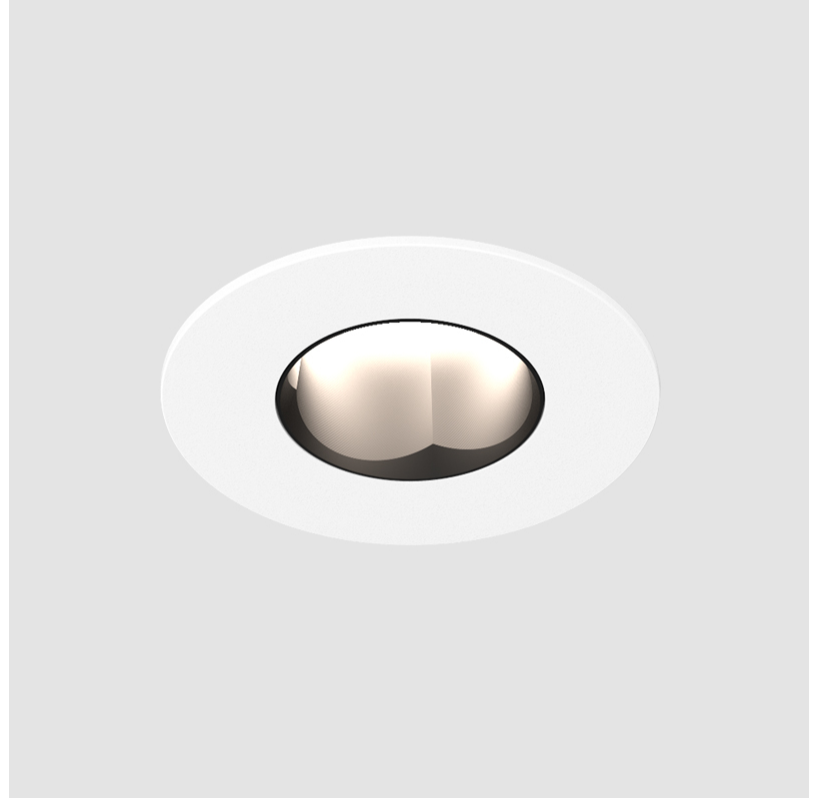

PHYSICAL

Aperture Sizes - Downlights: 1"
Shape: Round
Diameter (mm): 75
Diameter (in): 2 15/16
Height (mm): 67
Height (in): 2 5/8
Ceiling Thickness (mm): 1 - 25
Ceiling Thickness (in): 1/16 - 1 3/16
Min. Recessing Depth (mm): 75
Min. Recessing Depth (in): 2 15/16
Diffuser: Lens Pack - Spread Lens / Linear Spread Lens / Honeycomb Louver
Fixture Finish: SSR / BKV / CWI / CRY / HAB / UFT / ITA / RUA / FTG / MYG / LOD / PUS / FRO / FUP / KIA / POP / BLS / SPG / MEY / GOH / CHC / COM / ABZ / JAG / OBR / MOS / ROR
Fixture Material: Aluminum Die Cast
Cut-out Measurements: 68mm / 2 11/16" Diameter

ELECTRICAL

Lamp Type: LED (Zhaga Standard)
Input Wattage (W): 16
Total Output Wattage (W): 14.6
Dimming: Tri-Mode (Non-Dimming and Phase Dimming (120Vac only) and 0-10V Dimming)
Driver Included: No
Driver Location: Recessed Housing
Driver Type: Constant Current - Universal
Driver Class: Class 2
Input Voltage (V): 120 - 277
Constant Current (MA): 350

LED

Color Temperature (°K): 2700 / 3000 / 3500 / 4000
Max. Delivered Lumen (lm): 1017 / 1096 / 1160 / 1162
Nominal Lumen (lm): 1393 / 1501 / 1589 / 1592
CRI: >90 CRI
Lamp Life (hrs): 50000

OPTICAL

Reflector: 16
Adjustability: Fixed

RATINGS AND CERTIFICATIONS

Certified By: Certified for North American Standards
IP rating: IP54