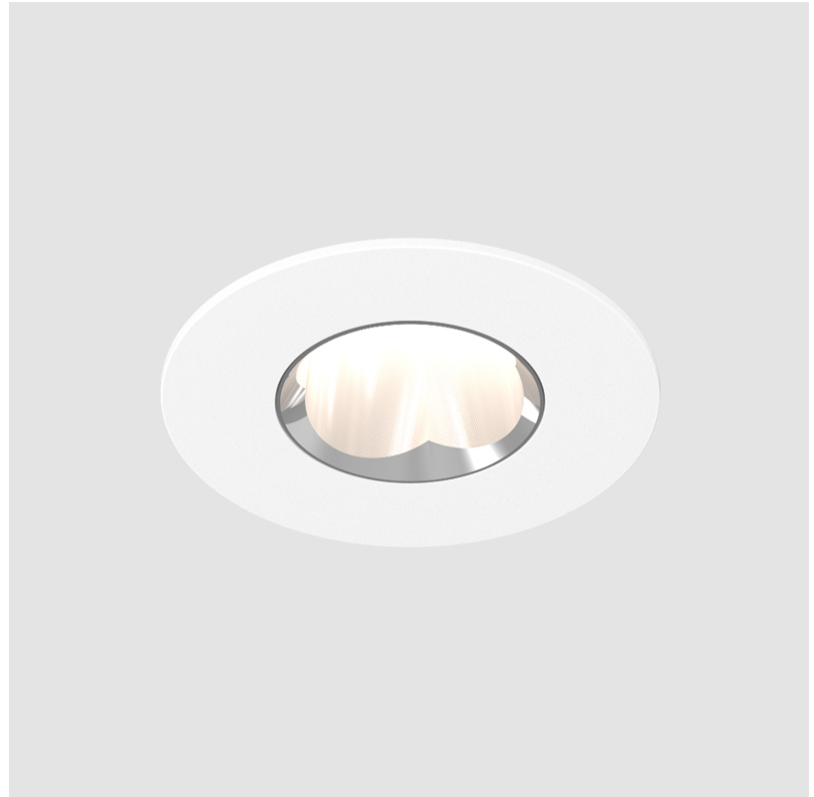

GENERAL

Series: Oiko Pro Round
Subseries: Oiko Pro Round Fixed
Partner: Prolicht
Division: Architectural
Installation: Recessed
Product Type: Downlight
Mounting Location: Ceiling
Light Distribution: Direct

PHYSICAL

Aperture Sizes - Downlights: 1"
Shape: Round
Diameter (mm): 75
Diameter (in): 2 15/16
Height (mm): 51
Height (in): 2
Ceiling Thickness (mm): 1 - 25
Ceiling Thickness (in): 1/16 - 1 3/16
Min. Recessing Depth (mm): 55
Min. Recessing Depth (in): 2 3/16
Diffuser: Lens Pack - Spread Lens / Linear Spread Lens / Honeycomb Louver
Fixture Finish: SSR / BKV / CWI / CRY / HAB / UFT / ITA / RUA / FTG / MYG / LOD / PUS / FRO / FUP / KIA / POP / BLS / SPG / MEY / GOH / CHC / COM / ABZ / JAG / OBR / MOS / ROR
Fixture Material: Aluminum Die Cast
Cut-out Measurements: 68mm / 2 11/16" Diameter

ELECTRICAL

Lamp Type: LED (Zhaga Standard)
Input Wattage (W): 14
Total Output Wattage (W): 12.7
Dimming: Dali Dimming
Driver Included: No
Driver Location: Recessed Housing
Driver Type: Constant Current - Universal (120Vac only for DALI driver)
Driver Class: Class 2
Input Voltage (V): 120 - 277
Constant Current (MA): 700

LED

Color Temperature (°K): 2700-6500 Tunable White
Max. Delivered Lumen (lm): 1240
Nominal Lumen (lm): 1460
CRI: >93 CRI
Lamp Life (hrs): 50000
Special LEDs offerings: Tunable White

OPTICAL

Reflector: 52
Adjustability: Fixed

RATINGS AND CERTIFICATIONS

Certified By: Certified for North American Standards
IP rating: IP20