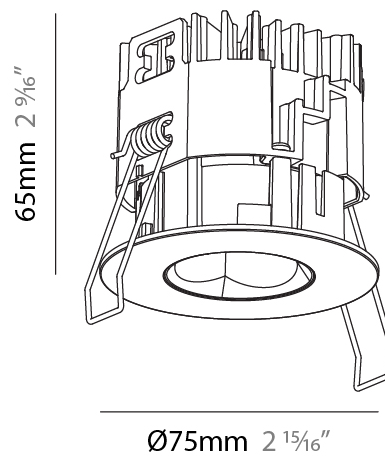

PHYSICAL

Aperture Sizes - Downlights: 1"
Shape: Round
Diameter (mm): 75
Diameter (in): 2 15/16
Height (mm): 65
Height (in): 2 9/16
Ceiling Thickness (mm): 1 - 25
Ceiling Thickness (in): 1/16 - 1 3/16
Min. Recessing Depth (mm): 70
Min. Recessing Depth (in): 2 3/4
Diffuser: Lens Pack - Spread Lens / Linear Spread Lens / Honeycomb Louver
Fixture Finish: SSR / BKV / CWI / CRY / HAB / UFT / ITA / RUA / FTG / MYG / LOD / PUS / FRO / FUP / KIA / POP / BLS / SPG / MEY / GOH / CHC / COM / ABZ / JAG / OBR / MOS / ROR
Fixture Material: Aluminum Die Cast
Cut-out Measurements: 68mm / 2 11/16" Diameter

ELECTRICAL

Lamp Type: LED (Zhaga Standard)
Input Wattage (W): 16
Total Output Wattage (W): 14.6
Dimming: Tri-Mode (Non-Dimming and Phase Dimming (120Vac only) and 0-10V Dimming)
Driver Included: No
Driver Location: Recessed Housing
Driver Type: Constant Current - Universal
Driver Class: Class 2
Housing: See Components
Input Voltage (V): 120 - 277
Constant Current (MA): 350

LED

Color Temperature (°K): 2700 / 3000 / 3500 / 4000
Max. Delivered Lumen (lm): 1067 / 1150 / 1217 / 1220
Nominal Lumen (lm): 1393 / 1501 / 1589 / 1592
CRI: >90 CRI
Lamp Life (hrs): 50000

OPTICAL

Reflector°: 14
Adjustability: Fixed

RATINGS AND CERTIFICATIONS

Certified By: Certified for North American Standards
IP rating: IP44