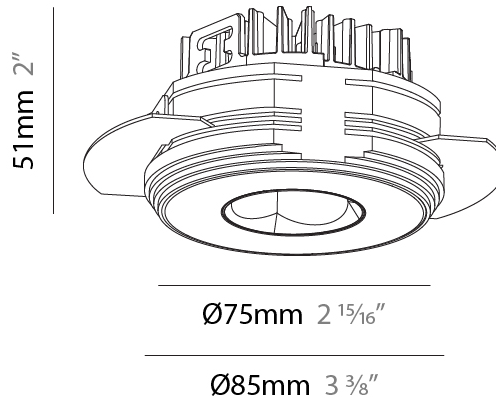

PHYSICAL

Aperture Sizes - Downlights: 1"
Shape: Round
Diameter (mm): 75
Diameter (in): 2 ¹⁵/₁₆
Height (mm): 51
Height (in): 2
Ceiling Thickness (mm): 10 / 12.5 / 15 / 25
Ceiling Thickness (in): 3/8 or 1/2 or 9/16 or 1
Min. Recessing Depth (mm): 55
Min. Recessing Depth (in): 2 ³/₁₆
Diffuser: Lens Pack - Spread Lens / Linear Spread Lens / Honeycomb Louver
Fixture Finish: SSR / BKV / CWI / CRY / HAB / UFT / ITA / RUA / FTG / MYG / LOD / PUS / FRO / FUP / KIA / POP / BLS / SPG / MEY / GOH / CHC / COM / ABZ / JAG / OBR / MOS / ROR
Fixture Material: Aluminum Die Cast
Cut-out Measurements: 86mm / 2 11/16" Diameter

ELECTRICAL

Lamp Type: LED (Zhaga Standard)
Input Wattage (W): 14
Total Output Wattage (W): 12.7
Dimming: Dali Dimming
Driver Included: No
Driver Location: Recessed Housing
Driver Type: Constant Current - Universal (120Vac only for DALI driver)
Driver Class: Class 2
Input Voltage (V): 120 - 277
Constant Current (MA): 700

LED

Color Temperature (°K): 2700-6500 Tunable White
Max. Delivered Lumen (lm): 1240
Nominal Lumen (lm): 1460
CRI: >90 CRI
Lamp Life (hrs): 50000
Special LEDs offerings: Tunable White

OPTICAL

Reflector: 52
Adjustability: Fixed

RATINGS AND CERTIFICATIONS

Certified By: Certified for North American Standards
IP rating: IP20