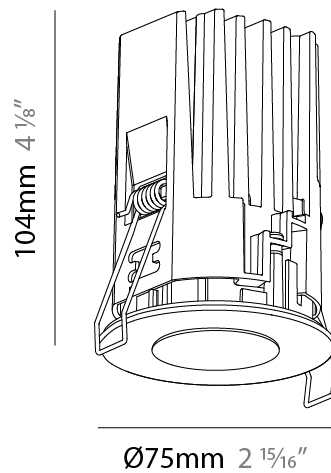

GENERAL

Series: Oiko Pro Round
Subseries: Oiko Pro IP54
Partner: Prolicht
Division: Architectural
Installation: Recessed
Product Type: Downlight
Mounting Location: Ceiling
Light Distribution: Downlight

PHYSICAL

Aperture Sizes - Downlights: 1"
Shape: Round
Diameter (mm): 75
Diameter (in): 2 15/16
Height (mm): 104
Height (in): 4 1/8
Ceiling Thickness (mm): 10 / 12.5 / 15 / 25
Ceiling Thickness (in): 3/8 or 1/2 or 9/16 or 1
Min. Recessing Depth (mm): 110
Min. Recessing Depth (in): 4 5/16
Fixture Finish: SSR / BKV / CWI / CRY / HAB / UFT / ITA / RUA / FTG / MYG / LOD / PUS / FRO / FUP / KIA / POP / BLS / SPG / MEY / GOH / CHC / COM / ABZ / JAG / OBR / MOS / ROR
Fixture Material: Aluminum Die Cast
Cut-out Measurements: D. 68mm / 2 11/16"

ELECTRICAL

Lamp Type: LED (Zhaga Standard)
Input Wattage (W): 24
Total Output Wattage (W): 21.8
Dimming: Tri-Mode (Non-Dimming and Phase Dimming (120Vac only) and 0-10V Dimming)
Driver Included: No
Driver Location: Recessed Housing
Driver Type: Constant Current - Universal
Driver Class: Class 2
Housing: ENCP1
Input Voltage (V): 120 - 277
Constant Current (MA): 500mA

LED

Number of LEDs: 1
Color Temperature (°K): 2700 / 3000 / 3500 / 4000
Max. Delivered Lumen (lm): 1957 / 2027 / 2537 / 2141
Nominal Lumen (lm): 2341 / 2424 / 2537 / 2561
CRI: >90 CRI
Lamp Life (hrs): 50000

OPTICAL

Reflector°: 50

RATINGS AND CERTIFICATIONS

Certified By: Certified for North American Standards
IP rating: IP54