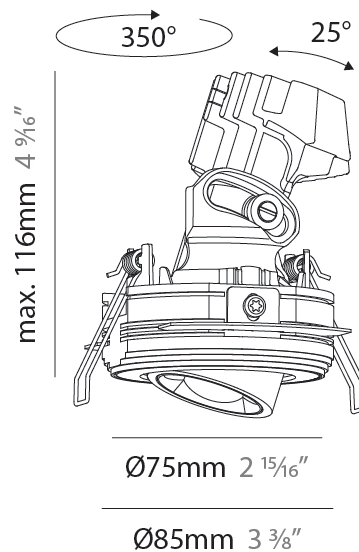

PHYSICAL

Aperture Sizes - Downlights: 1"
Shape: Round
Diameter (mm): 75
Diameter (in): 2 ¹⁵/₁₆
Height (mm): 116
Height (in): 4 ⁹/₁₆
Ceiling Thickness (mm): 10 / 12.5 / 15 / 25
Ceiling Thickness (in): 3/8 or 1/2 or 9/16 or 1
Min. Recessing Depth (mm): 125
Min. Recessing Depth (in): 4 ¹⁵/₁₆
Diffuser: Lens Pack - Spread Lens / Linear Spread Lens / Honeycomb Louver
Fixture Finish: SSR / BKV / CWI / CRY / HAB / UFT / ITA / RUA / FTG / MYG / LOD / PUS / FRO / FUP / KIA / POP / BLS / SPG / MEY / GOH / CHC / COM / ABZ / JAG / OBR / MOS / ROR
Fixture Material: Aluminum Die Cast
Cut-out Measurements: D. 86mm / 3 3/8"

ELECTRICAL

Lamp Type: LED (Zhaga Standard)
Input Wattage (W): 14
Total Output Wattage (W): 12.7
Dimming: Dali Dimming
Driver Included: No
Driver Location: Recessed Housing
Driver Type: Constant Current - Universal (120Vac only for DALI driver)
Driver Class: Class 2
Input Voltage (V): 120 - 277
Constant Current (MA): 700

LED

Number of LEDs: 1
Color Temperature (°K): 2700-6500 Tunable White
Max. Delivered Lumen (lm): 1129
Nominal Lumen (lm): 1460
CRI: >90 CRI
Lamp Life (hrs): 50000
Special LEDs offerings: Tunable White

OPTICAL

Reflector: 36
Adjustability: Rotational 350° / Tilt 25°

RATINGS AND CERTIFICATIONS

Certified By: Certified for North American Standards
IP rating: IP20