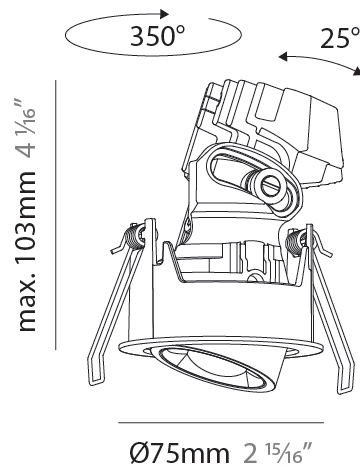

PHYSICAL

Aperture Sizes - Downlights: 1"
Shape: Round
Diameter (mm): 75
Diameter (in): 2 15/16
Height (mm): 103
Height (in): 4 1/16
Ceiling Thickness (mm): 10 / 12.5 / 15 / 25
Ceiling Thickness (in): 3/8 or 1/2 or 9/16 or 1
Min. Recessing Depth (mm): 115
Min. Recessing Depth (in): 4 1/2
Diffuser: Lens Pack - Spread Lens / Linear Spread Lens / Honeycomb Louver
Fixture Finish: SSR / BKV / CWI / CRY / HAB / UFT / ITA / RUA / FTG / MYG / LOD / PUS / FRO / FUP / KIA / POP / BLS / SPG / MEY / GOH / CHC / COM / ABZ / JAG / OBR / MOS / ROR
Fixture Material: Aluminum Die Cast
Cut-out Measurements: D. - 68mm / 2 11/16"

ELECTRICAL

Lamp Type: LED (Zhaga Standard)
Input Wattage (W): 15
Total Output Wattage (W): 13.6
Dimming: Tri-Mode (Non-Dimming and Phase Dimming (120Vac only) and 0-10V Dimming)
Driver Included: No
Driver Location: Recessed Housing
Driver Type: Constant Current - Universal
Driver Class: Class 2
Input Voltage (V): 120 - 277
Constant Current (MA): 350

LED

Number of LEDs: 1
Color Temperature (°K): 2700 / 3000 / 3500 / 4000
Max. Delivered Lumen (lm): 1375 / 1462 / 1531 / 1545
Nominal Lumen (lm): 1566 / 1665 / 1743 / 1759
CRI: >90 CRI
Lamp Life (hrs): 50000

OPTICAL

Reflector°: 50

RATINGS AND CERTIFICATIONS

Certified By: Certified for North American Standards
IP rating: IP20