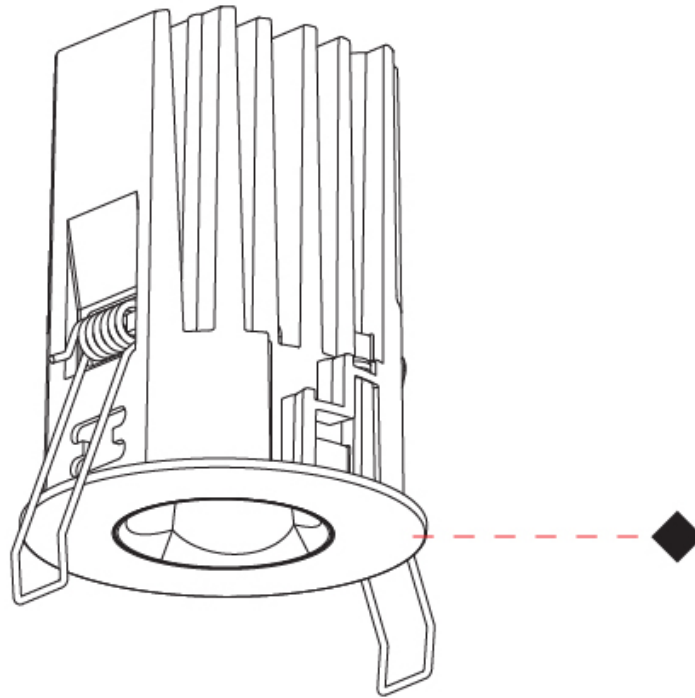

OIKO PRO ROUND HO RECESSED

A35840-

PROJECT	_____
TYPE	_____
SPECIFIER	_____
QUANTITY	_____
DATE	_____

A