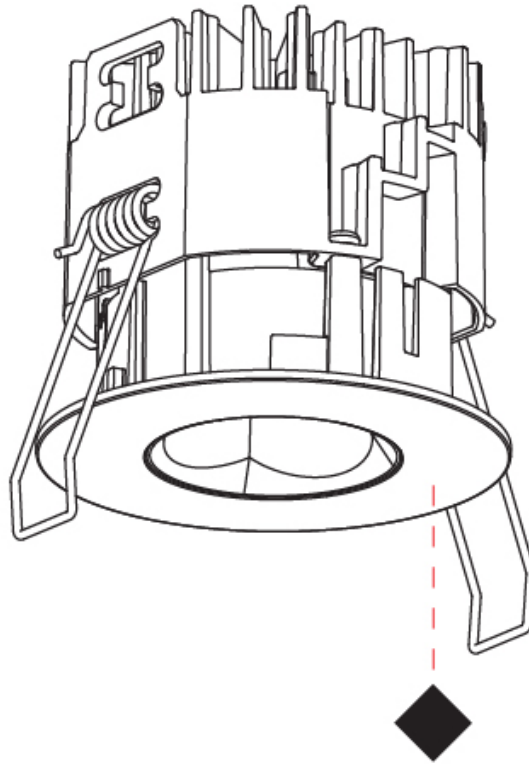

OIKO PRO ROUND FIXED RECESSED

A35867-

PROJECT

TYPE

SPECIFIER

QUANTITY

DATE

A