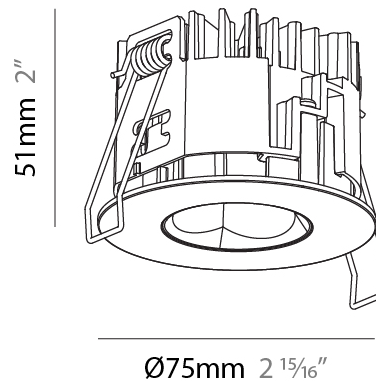

PHYSICAL

Aperture Sizes - Downlights: 1"
Shape: Round
Diameter (mm): 75
Diameter (in): 2 15/16
Height (mm): 51
Height (in): 2
Ceiling Thickness (mm): 1 - 25
Ceiling Thickness (in): 1/16 - 1 3/16
Min. Recessing Depth (mm): 55
Min. Recessing Depth (in): 2 3/16
Diffuser: Lens Pack - Spread Lens / Linear Spread Lens / Honeycomb Louver
Fixture Finish: SSR / BKV / CWI / CRY / HAB / UFT / ITA / RUA / FTG / MYG / LOD / PUS / FRO / FUP / KIA / POP / BLS / SPG / MEY / GOH / CHC / COM / ABZ / JAG / OBR / MOS / ROR
Fixture Material: Aluminum Die Cast
Cut-out Measurements: 68mm / 2 11/16" Diameter

ELECTRICAL

Lamp Type: LED (Zhaga Standard)
Input Wattage (W): 15
Total Output Wattage (W): 13.6
Dimming: Tri-Mode (Non-Dimming and Phase Dimming (120Vac only) and 0-10V Dimming)
Driver Included: No
Driver Location: Recessed Housing
Driver Type: Constant Current - Universal
Driver Class: Class 2
Input Voltage (V): 120 - 277
Constant Current (MA): 350

LED

Color Temperature (°K): 2700 / 3000 / 3500 / 4000
Max. Delivered Lumen (lm): 1375 / 1462 / 1531 / 1545
Nominal Lumen (lm): 1566 / 1665 / 1743 / 1759
CRI: >90 CRI
Lamp Life (hrs): 50000
Special LEDs offerings: Tunable White

OPTICAL

Reflector°: 50
Adjustability: Fixed

RATINGS AND CERTIFICATIONS

Certified By: Certified for North American Standards
IP rating: IP20