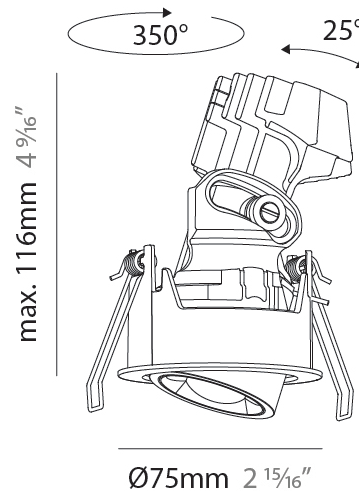

PHYSICAL

Aperture Sizes - Downlights: 1"
Shape: Round
Diameter (mm): 75
Diameter (in): 2 ¹⁵/₁₆
Height (mm): 116
Height (in): 4 ⁹/₁₆
Ceiling Thickness (mm): 1 - 25
Ceiling Thickness (in): 1/16 - 1 3/16
Min. Recessing Depth (mm): 125
Min. Recessing Depth (in): 4 ¹⁵/₁₆
Weight (kg): 0.29
Fixture Finish: SSR / BKV / CWI / CRY / HAB / UFT / ITA / RUA / FTG / MYG / LOD / PUS / FRO / FUP / KIA / POP / BLS / SPG / MEY / GOH / CHC / COM / ABZ / JAG / OBR / MOS / ROR
Fixture Material: Aluminum Die Cast
Cut-out Measurements: D. 68mm / 2 2/3"

ELECTRICAL

Lamp Type: LED (Zhaga Standard)
Input Wattage (W): 15
Total Output Wattage (W): 13.6
Dimming: Tri-Mode (Non-Dimming and Phase Dimming (120Vac only) and 0-10V Dimming)
Driver Included: No
Driver Location: Recessed Housing
Driver Type: Constant Current - Universal
Driver Class: Class 2
Input Voltage (V): 120 - 277
Constant Current (MA): 350

LED

Number of LEDs: 1
Color Temperature (°K): 2700 / 3000 / 3500 / 4000
Max. Delivered Lumen (lm): 1295 / 1377 / 1442 / 1455
Nominal Lumen (lm): 1566 / 1665 / 1743 / 1759
CRI: >90 CRI
Lamp Life (hrs): 50000

OPTICAL

Reflector°: 34
Adjustability: Rotational 350° / Tilt 25°

RATINGS AND CERTIFICATIONS

Certified By: Certified for North American Standards
IP rating: IP20