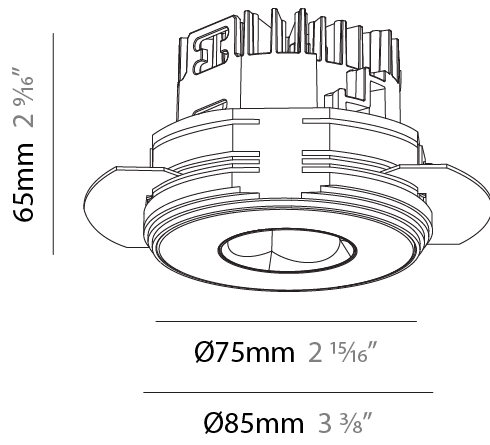

PHYSICAL

Aperture Sizes - Downlights: 1"
Shape: Round
Diameter (mm): 75
Diameter (in): 2 ¹⁵/₁₆
Height (mm): 65
Height (in): 2 ⁹/₁₆
Ceiling Thickness (mm): 10 / 12.5 / 15 / 25
Ceiling Thickness (in): 3/8 or 1/2 or 9/16 or 1
Min. Recessing Depth (mm): 70
Min. Recessing Depth (in): 2 ³/₄
Diffuser: Lens Pack - Spread Lens / Linear Spread Lens / Honeycomb Louver
Fixture Finish: SSR / BKV / CWI / CRY / HAB / UFT / ITA / RUA / FTG / MYG / LOD / PUS / FRO / FUP / KIA / POP / BLS / SPG / MEY / GOH / CHC / COM / ABZ / JAG / OBR / MOS / ROR
Fixture Material: Aluminum Die Cast
Cut-out Measurements: 68mm / 2 11/16" Diameter

ELECTRICAL

Lamp Type: LED (Zhaga Standard)
Input Wattage (W): 16
Total Output Wattage (W): 14.6
Dimming: Tri-Mode (Non-Dimming and Phase Dimming (120Vac only) and 0-10V Dimming)
Driver Included: No
Driver Location: Recessed Housing
Driver Type: Constant Current - Universal
Driver Class: Class 2
Input Voltage (V): 120 - 277
Constant Current (MA): 350

LED

Color Temperature (°K): 2700 / 3000 / 3500 / 4000
Max. Delivered Lumen (lm): 1067 / 1150 / 1217 / 1220
Nominal Lumen (lm): 1393 / 1501 / 1589 / 1592
CRI: >90 CRI
Lamp Life (hrs): 50000

OPTICAL

Reflector: 14
Adjustability: Fixed

RATINGS AND CERTIFICATIONS

Certified By: Certified for North American Standards
IP rating: IP20