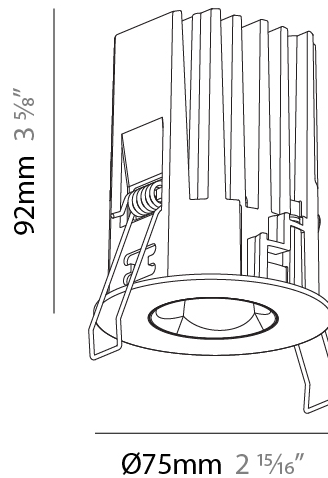

PHYSICAL

Aperture Sizes - Downlights: 1"
Shape: Round
Diameter (mm): 75
Diameter (in): 2 ¹⁵/₁₆
Height (mm): 92
Height (in): 3 ⁵/₈
Ceiling Thickness (mm): 10 / 12.5 / 15 / 25
Ceiling Thickness (in): 3/8 or 1/2 or 9/16 or 1
Min. Recessing Depth (mm): 100
Min. Recessing Depth (in): 3 ¹⁵/₁₆
Diffuser: Lens Pack - Spread Lens / Linear Spread Lens / Honeycomb Louver
Fixture Finish: SSR / BKV / CWI / CRY / HAB / UFT / ITA / RUA / FTG / MYG / LOD / PUS / FRO / FUP / KIA / POP / BLS / SPG / MEY / GOH / CHC / COM / ABZ / JAG / OBR / MOS / ROR
Fixture Material: Aluminum Die Cast
Cut-out Measurements: D. - 68mm / 2 11/16"

ELECTRICAL

Lamp Type: LED (Zhaga Standard)
Input Wattage (W): 24
Total Output Wattage (W): 21.8
Dimming: Tri-Mode (Non-Dimming and Phase Dimming (120Vac only) and 0-10V Dimming)
Driver Included: No
Driver Location: Recessed Housing
Driver Type: Constant Current - Universal
Driver Class: Class 2
Housing: ENCP1
Input Voltage (V): 120 - 277
Constant Current (MA): 500mA

LED

Number of LEDs: 1
Color Temperature (°K): 2700 / 3000 / 3500 / 4000
Max. Delivered Lumen (lm): 2189 / 2267 / 2372 / 2394
Nominal Lumen (lm): 2341 / 2424 / 2537 / 2561
CRI: >90 CRI
Lamp Life (hrs): 50000

OPTICAL

Reflector°: 60

RATINGS AND CERTIFICATIONS

Certified By: Certified for North American Standards
IP rating: IP20