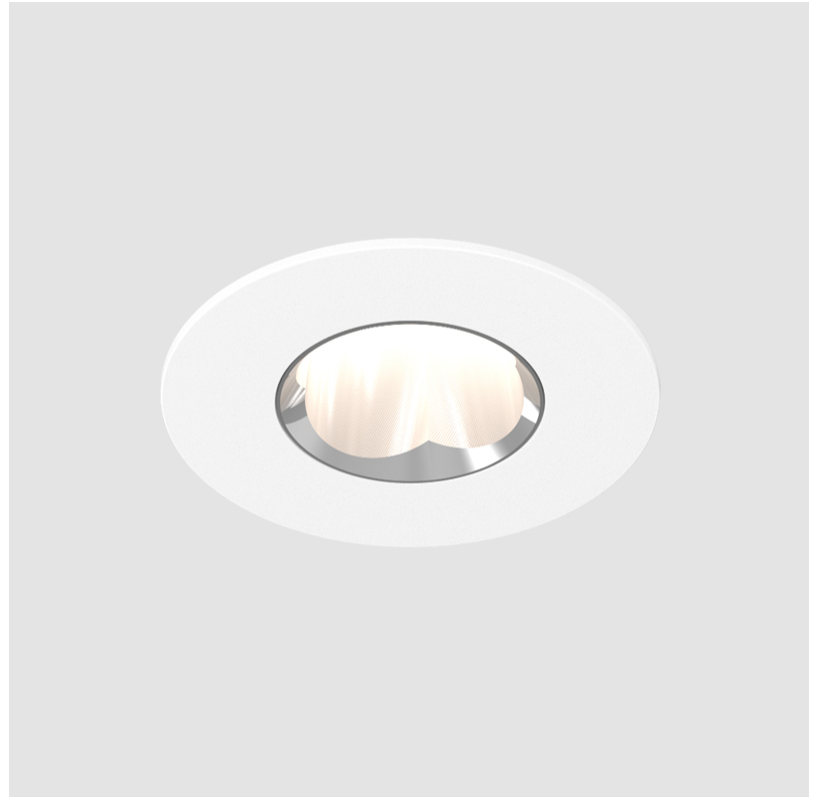

PHYSICAL

Aperture Sizes - Downlights: 1"
Shape: Round
Diameter (mm): 75
Diameter (in): 2 15/16
Height (mm): 51
Height (in): 2
Ceiling Thickness (mm): 1 - 25
Ceiling Thickness (in): 1/16 - 1 3/16
Min. Recessing Depth (mm): 55
Min. Recessing Depth (in): 2 3/16
Diffuser: Lens Pack - Spread Lens / Linear Spread Lens / Honeycomb Louver
Fixture Finish: SSR / BKV / CWI / CRY / HAB / UFT / ITA / RUA / FTG / MYG / LOD / PUS / FRO / FUP / KIA / POP / BLS / SPG / MEY / GOH / CHC / COM / ABZ / JAG / OBR / MOS / ROR
Fixture Material: Aluminum Die Cast
Cut-out Measurements: 68mm / 2 11/16" Diameter

ELECTRICAL

Lamp Type: LED (Zhaga Standard)
Input Wattage (W): 15
Total Output Wattage (W): 13.6
Dimming: Tri-Mode (Non-Dimming and Phase Dimming (120Vac only) and 0-10V Dimming)
Driver Included: No
Driver Location: Recessed Housing
Driver Type: Constant Current - Universal
Driver Class: Class 2
Input Voltage (V): 120 - 277
Constant Current (MA): 350

LED

Color Temperature (°K): 2700 / 3000 / 3500 / 4000
Max. Delivered Lumen (lm): 1375 / 1462 / 1531 / 1545
Nominal Lumen (lm): 1566 / 1665 / 1743 / 1759
CRI: >90 CRI
Lamp Life (hrs): 50000
Special LEDs offerings: Tunable White

OPTICAL

Reflector°: 50
Adjustability: Fixed

RATINGS AND CERTIFICATIONS

Certified By: Certified for North American Standards
IP rating: IP20