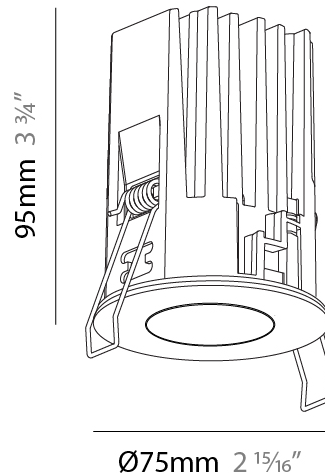

GENERAL

Series: Oiko Pro Round
Subseries: Oiko Pro IP54
Partner: Prolicht
Division: Architectural
Installation: Recessed
Product Type: Downlight
Mounting Location: Ceiling
Light Distribution: Downlight

PHYSICAL

Aperture Sizes - Downlights: 1"
Shape: Round
Diameter (mm): 75
Diameter (in): 2 ¹⁵/₁₆
Height (mm): 95
Height (in): 3 ³/₄
Ceiling Thickness (mm): 10 / 12.5 / 15 / 25
Ceiling Thickness (in): 3/8 or 1/2 or 9/16 or 1
Min. Recessing Depth (mm): 100
Min. Recessing Depth (in): 3 ¹⁵/₁₆
Fixture Finish: SSR / BKV / CWI / CRY / HAB / UFT / ITA / RUA / FTG / MYG / LOD / PUS / FRO / FUP / KIA / POP / BLS / SPG / MEY / GOH / CHC / COM / ABZ / JAG / OBR / MOS / ROR
Fixture Material: Aluminum Die Cast
Cut-out Measurements: D. 68mm / 2 11/16"

ELECTRICAL

Lamp Type: LED (Zhaga Standard)
Input Wattage (W): 24
Total Output Wattage (W): 21.8
Dimming: Tri-Mode (Non-Dimming and Phase Dimming (120Vac only) and 0-10V Dimming)
Driver Included: No
Driver Location: Recessed Housing
Driver Type: Constant Current - Universal
Driver Class: Class 2
Input Voltage (V): 120 - 277
Constant Current (MA): 500mA

LED

Number of LEDs: 1
Color Temperature (°K): 2700 / 3000 / 3500 / 4000
Max. Delivered Lumen (lm): 2076 / 2150 / 2251 / 2272
Nominal Lumen (lm): 2341 / 2424 / 2537 / 2561
CRI: >90 CRI
Lamp Life (hrs): 50000

OPTICAL

Reflector°: 60

RATINGS AND CERTIFICATIONS

Certified By: Certified for North American Standards
IP rating: IP54