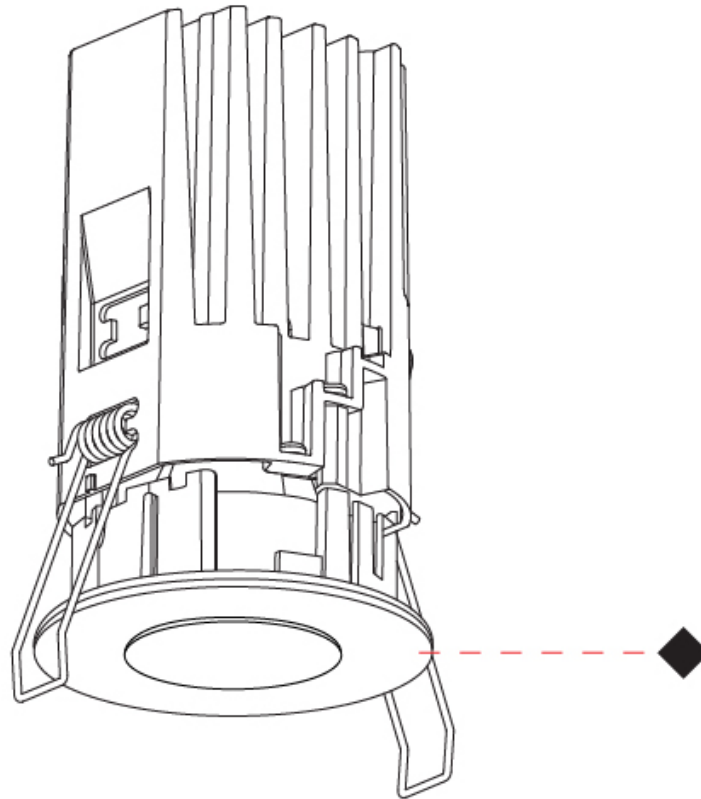

OIKO PRO IP54 RECESSED

A35850-

PROJECT

TYPE

SPECIFIER

QUANTITY

DATE

A