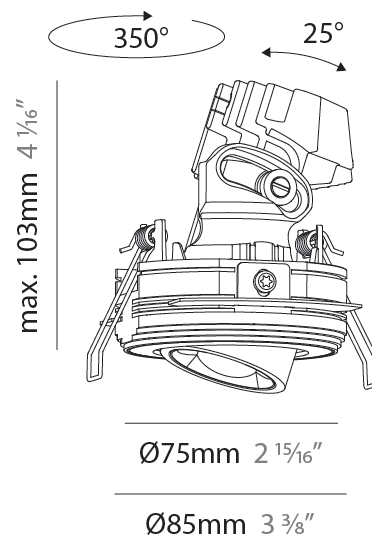

PHYSICAL

Aperture Sizes - Downlights: 1"
Shape: Round
Diameter (mm): 75
Diameter (in): 2 ¹⁵/₁₆
Height (mm): 103
Height (in): 4 ¹/₁₆
Ceiling Thickness (mm): 10 / 12.5 / 15 / 25
Ceiling Thickness (in): 3/8 or 1/2 or 9/16 or 1
Min. Recessing Depth (mm): 115
Min. Recessing Depth (in): 4 ¹/₂
Diffuser: Lens Pack - Spread Lens / Linear Spread Lens / Honeycomb Louver
Fixture Finish: SSR / BKV / CWI / CRY / HAB / UFT / ITA / RUA / FTG / MYG / LOD / PUS / FRO / FUP / KIA / POP / BLS / SPG / MEY / GOH / CHC / COM / ABZ / JAG / OBR / MOS / ROR
Fixture Material: Aluminum Die Cast
Cut-out Measurements: D. 86mm / 3 3/8"

ELECTRICAL

Lamp Type: LED (Zhaga Standard)
Input Wattage (W): 14
Total Output Wattage (W): 12.7
Dimming: Dali Dimming
Driver Included: No
Driver Location: Recessed Housing
Driver Type: Constant Current - Universal (120Vac only for DALI driver)
Driver Class: Class 2
Input Voltage (V): 120 - 277
Constant Current (MA): 700

LED

Number of LEDs: 1
Color Temperature (°K): 2700-6500 Tunable White
Max. Delivered Lumen (lm): 1240
Nominal Lumen (lm): 1460
CRI: >90 CRI
Lamp Life (hrs): 50000
Special LEDs offerings: Tunable White

OPTICAL

Reflector: 52
Adjustability: Rotational 350° / Tilt 25°

RATINGS AND CERTIFICATIONS

Certified By: Certified for North American Standards
IP rating: IP20