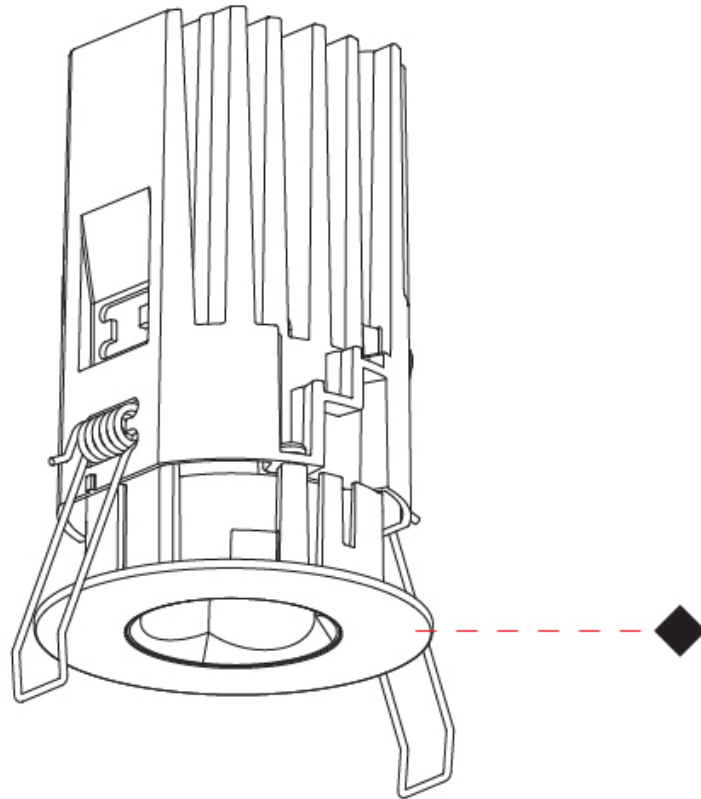

OIKO PRO ROUND HO RECESSED

A35837-

PROJECT

TYPE

SPECIFIER

QUANTITY

DATE

A