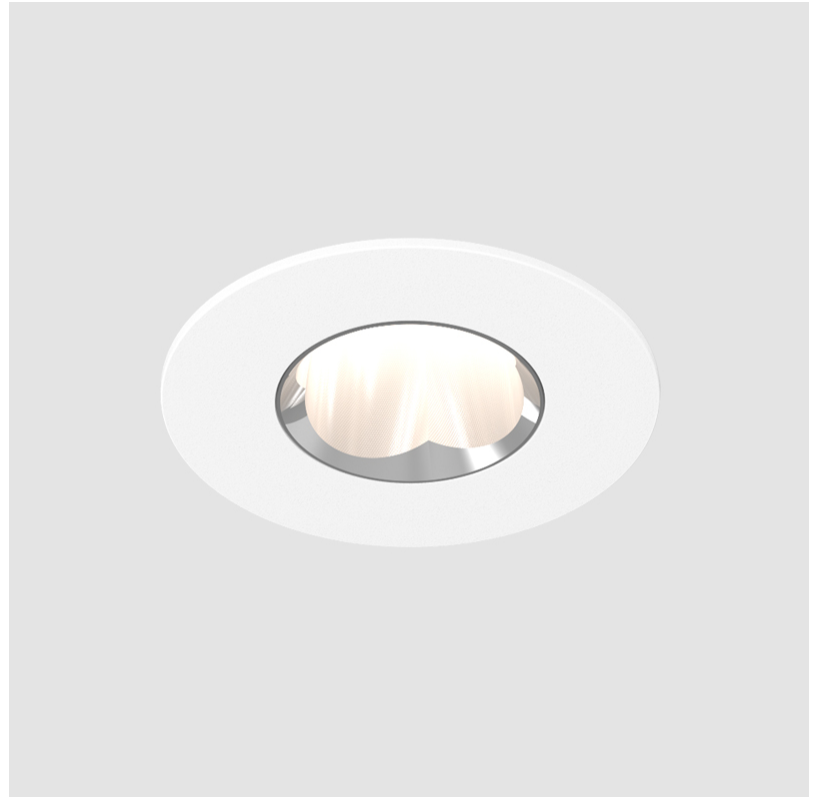

Series: Oiko Pro Round
Subseries: Oiko Pro Round Fixed
Partner: Prolicht
Division: Architectural
Installation: Recessed
Product Type: Downlight
Mounting Location: Ceiling
Light Distribution: Direct

PHYSICAL

Aperture Sizes - Downlights: 1"
Shape: Round
Diameter (mm): 75
Diameter (in): 2 15/16
Height (mm): 65
Height (in): 2 9/16
Ceiling Thickness (mm): 1 - 25
Ceiling Thickness (in): 1/16 - 1 3/16
Min. Recessing Depth (mm): 70
Min. Recessing Depth (in): 2 3/4
Diffuser: Lens Pack - Spread Lens / Linear Spread Lens / Honeycomb Louver
Fixture Finish: SSR / BKV / CWI / CRY / HAB / UFT / ITA / RUA / FTG / MYG / LOD / PUS / FRO / FUP / KIA / POP / BLS / SPG / MEY / GOH / CHC / COM / ABZ / JAG / OBR / MOS / ROR
Fixture Material: Aluminum Die Cast
Cut-out Measurements: 68mm / 2 11/16" Diameter

ELECTRICAL

Lamp Type: LED (Zhaga Standard)
Input Wattage (W): 14
Total Output Wattage (W): 12.7
Dimming: Dali Dimming
Driver Included: No
Driver Location: Recessed Housing
Driver Type: Constant Current - Universal (120Vac only for DALI driver)
Driver Class: Class 2
Input Voltage (V): 120 - 277
Constant Current (MA): 700

LED

Color Temperature (°K): 2700-6500 Tunable White
Max. Delivered Lumen (lm): 1129
Nominal Lumen (lm): 1460
CRI: >93 CRI
Lamp Life (hrs): 50000
Special LEDs offerings: Tunable White

OPTICAL

Reflector°: 36
Adjustability: Fixed

RATINGS AND CERTIFICATIONS

Certified By: Certified for North American Standards
IP rating: IP20